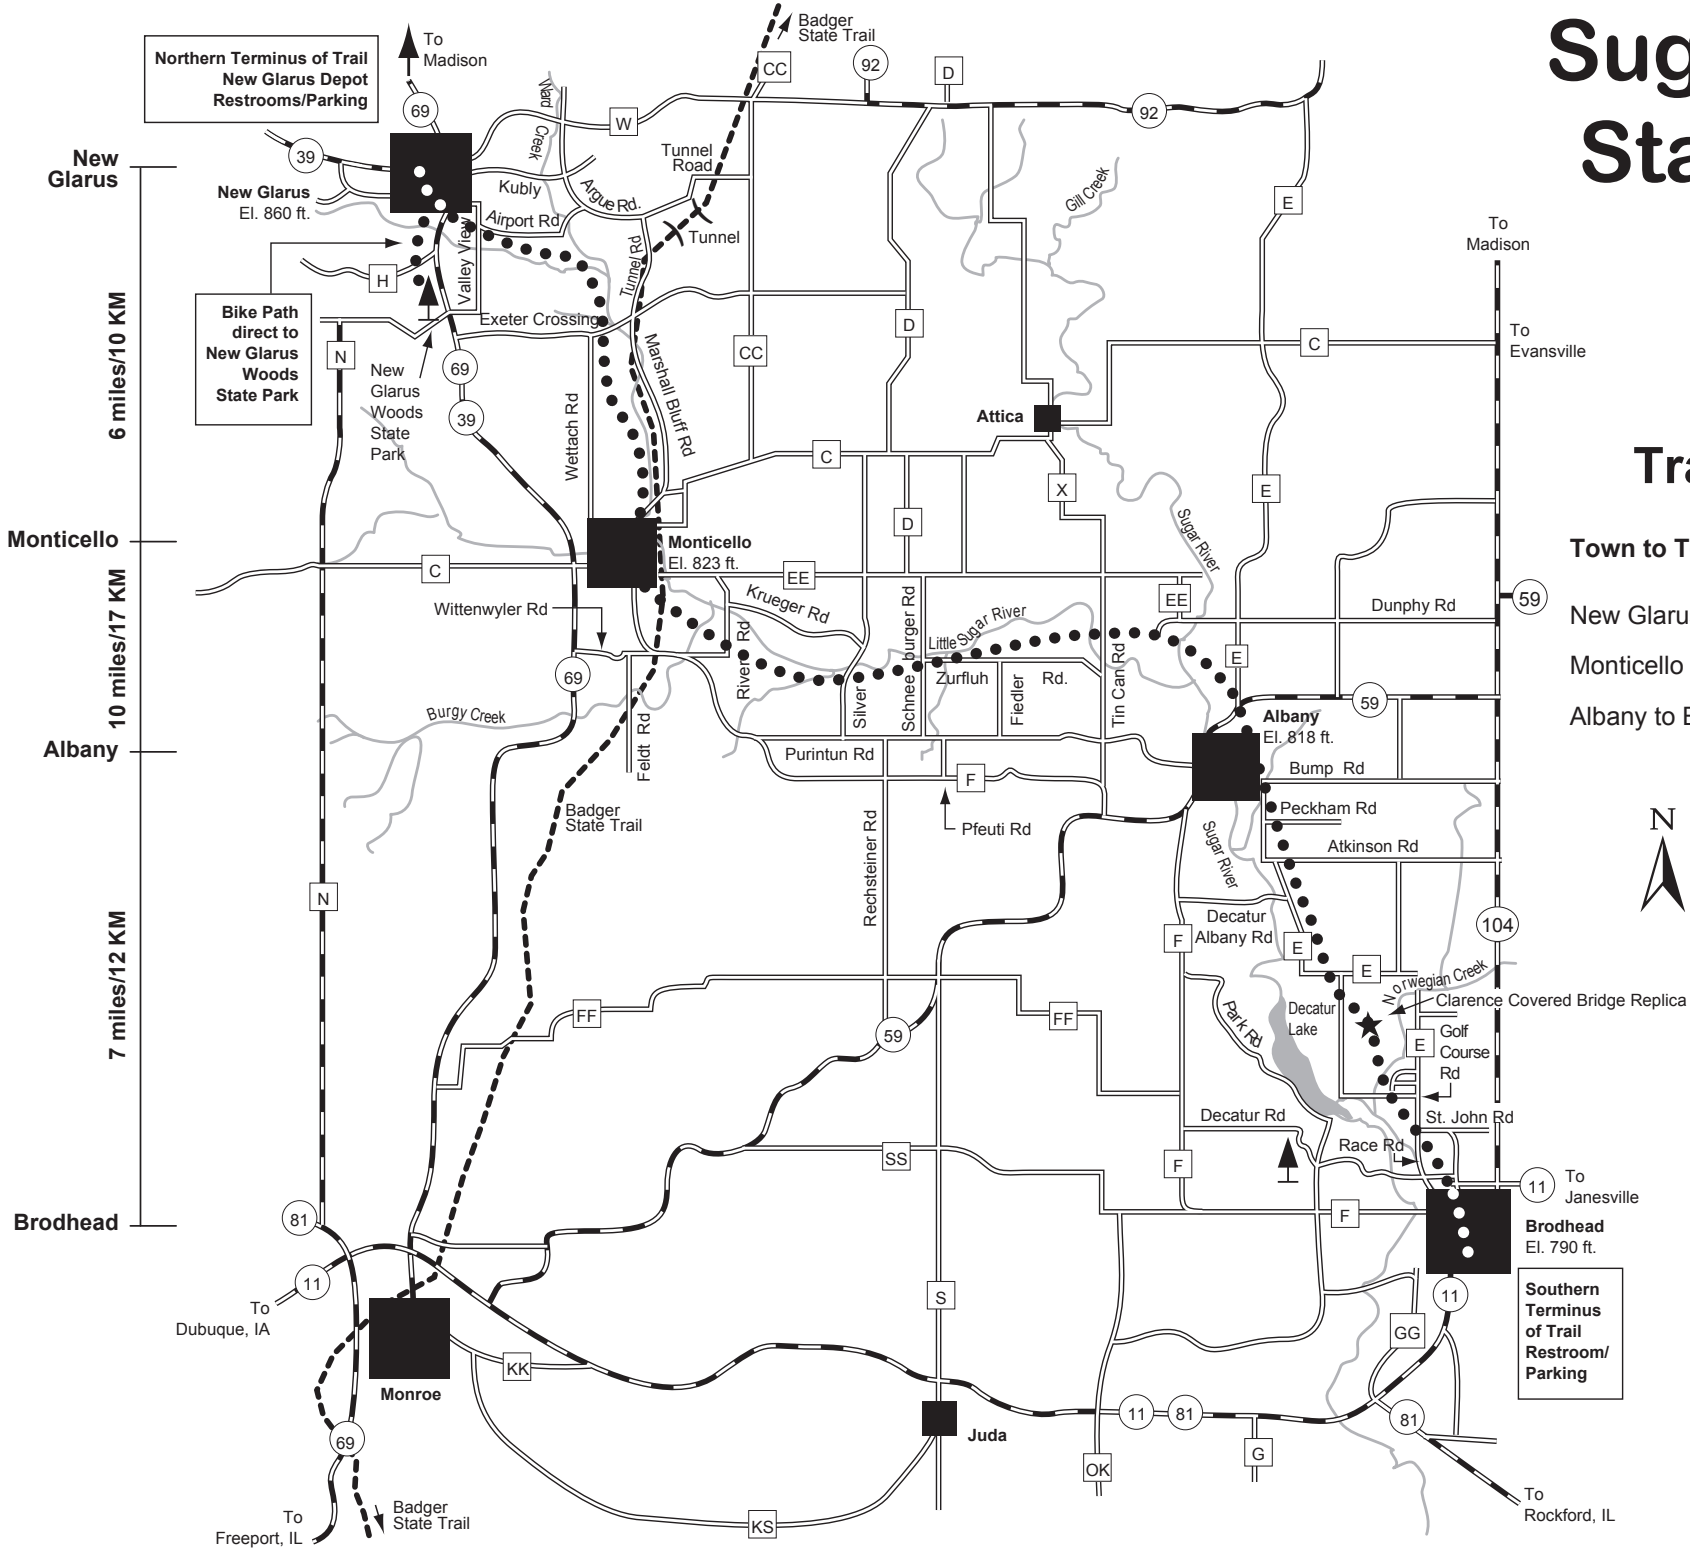

# Sugar River State Trail

Trail.....

### Town to Town Distances

|                          |                |
|--------------------------|----------------|
| New Glarus to Monticello | 6 miles/10 KM  |
| Monticello to Albany     | 10 miles/17 KM |
| Albany to Brodhead       | 7 miles/12 KM  |

New Glarus  
6 miles/10 KM  
Monticello  
10 miles/17 KM  
Albany  
7 miles/12 KM  
Brodhead

Northern Terminus of Trail  
New Glarus Depot  
Restrooms/Parking

Bike Path  
direct to  
New Glarus  
Woods  
State Park

Southern  
Terminus  
of Trail  
Restroom/  
Parking